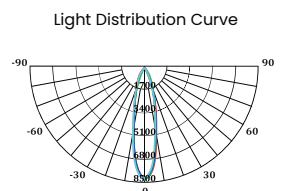

DOWN LIGHT

Indoor Light | Downlight

Downlight Ecoluxon

ELX-SLDR

- 3.000K
- 4.000K
- 5.000K
- 6.000K

■ Specification

Daya (W)	Input Voltage	Frequency Amp	LED Efikasi	Total Lumen	CRI	Temperatur Warna	Proteksi	Berat	Material
6W	AC100-240V	50/60Hz	100Lm/W	600Lm	>80Ra	3000K/4000K/6000K	IP20	110gr	Aluminium Alloy
9W	AC100-240V	50/60Hz	100Lm/W	900Lm	>80Ra	3000K/4000K/6000K	IP20	150gr	Aluminium Alloy
12W	AC100-240V	50/60Hz	100Lm/W	1.200Lm	>80Ra	3000K/4000K/6000K	IP20	190gr	Aluminium Alloy
18W	AC100-240V	50/60Hz	100Lm/W	1.800Lm	>80Ra	3000K/4000K/6000K	IP20	270gr	Aluminium Alloy
24W	AC100-240V	50/60Hz	100Lm/W	2.400Lm	>80Ra	3000K/4000K/6000K	IP20	470gr	Aluminium Alloy

Model : ELX-SLDR-18W

- Easy maintenance
- Modular LED for easy replacement
- Opening and closing possible of LED module part and power supply part
- Customizable beam angle
- Temperature max 50°