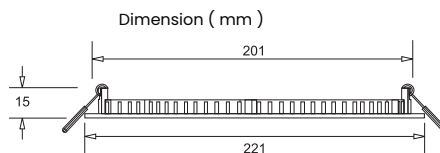

Model : ELX-SLDR-6W

Model : ELX-SLDR-9W

Model : ELX-SLDR-12W

Model : ELX-SLDR-18W

Model : ELX-SLDR-24W

- \* Easy maintenance
- Modular LED for easy replacement
- Opening and closing possible of LED module part and power supply part
- Customizable beam angle
- Temperature max 50°