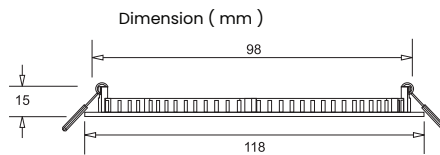

DOWN LIGHT

Indoor Light | Downlight

Downlight Ecoluxon

ELX-SLDR

- 3.000K
- 4.000K
- 5.000K
- 6.000K

■ Specification

Daya (W)	Input Voltage	Frequency Amp	LED Efikasi	Total Lumen	CRI	Temperatur Warna	Proteksi	Berat	Material
6W	AC100-240V	50/60Hz	100Lm/W	600Lm	>80Ra	3000K/4000K/6000K	IP20	110gr	Aluminium Alloy
9W	AC100-240V	50/60Hz	100Lm/W	900Lm	>80Ra	3000K/4000K/6000K	IP20	150gr	Aluminium Alloy
12W	AC100-240V	50/60Hz	100Lm/W	1.200Lm	>80Ra	3000K/4000K/6000K	IP20	190gr	Aluminium Alloy
18W	AC100-240V	50/60Hz	100Lm/W	1.800Lm	>80Ra	3000K/4000K/6000K	IP20	270gr	Aluminium Alloy
24W	AC100-240V	50/60Hz	100Lm/W	2.400Lm	>80Ra	3000K/4000K/6000K	IP20	470gr	Aluminium Alloy

Model : ELX-SLDR-6W

- Easy maintenance
- Modular LED for easy replacement
- Opening and closing possible of LED module part and power supply part
- Customizable beam angle
- Temperature max 50°