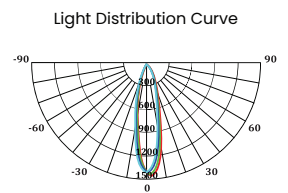

DOWN LIGHT

Indoor Light | Downlight

Downlight Ecoluxon

ELX-SLDR

- 3.000K
- 4.000K
- 5.000K
- 6.000K

■ Specification

Daya (W)	Input Voltage	Frequency Amp	LED Efikasi	Total Lumen	CRI	Temperatur Warna	Proteksi	Berat	Material
6W	AC100-240V	50/60Hz	100Lm/W	600Lm	>80Ra	3000K/4000K/6000K	IP20	110gr	Aluminium Alloy
9W	AC100-240V	50/60Hz	100Lm/W	900Lm	>80Ra	3000K/4000K/6000K	IP20	150gr	Aluminium Alloy
12W	AC100-240V	50/60Hz	100Lm/W	1.200Lm	>80Ra	3000K/4000K/6000K	IP20	190gr	Aluminium Alloy
18W	AC100-240V	50/60Hz	100Lm/W	1.800Lm	>80Ra	3000K/4000K/6000K	IP20	270gr	Aluminium Alloy
24W	AC100-240V	50/60Hz	100Lm/W	2.400Lm	>80Ra	3000K/4000K/6000K	IP20	470gr	Aluminium Alloy

Model : ELX-SLDR-6W

- Easy maintenance
- Modular LED for easy replacement
- Opening and closing possible of LED module part and power supply part
- Customizable beam angle
- Temperature max 50°