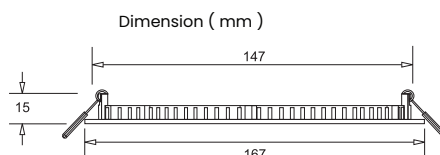

Model : ELX-SLDR-6W

Model : ELX-SLDR-9W

Model : ELX-SLDR-12W

Model : ELX-SLDR-18W

Model : ELX-SLDR-24W

- \* Easy maintenance
- Modular LED for easy replacement
- Opening and closing possible of LED module part and power supply part
- Customizable beam angle
- Temperature max 50°