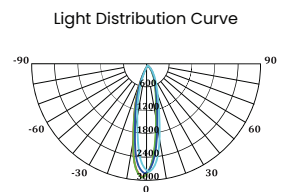

DOWN LIGHT

Indoor Light | Downlight

Downlight Ecoluxon

ELX-SLDR

- 3.000K
- 4.000K
- 5.000K
- 6.000K

■ Specification

Daya (W)	Input Voltage	Frequency Amp	LED Efikasi	Total Lumen	CRI	Temperatur Warna	Proteksi	Berat	Material
6W	AC100-240V	50/60Hz	100Lm/W	600Lm	>80Ra	3000K/4000K/6000K	IP20	110gr	Aluminium Alloy
9W	AC100-240V	50/60Hz	100Lm/W	900Lm	>80Ra	3000K/4000K/6000K	IP20	150gr	Aluminium Alloy
12W	AC100-240V	50/60Hz	100Lm/W	1.200Lm	>80Ra	3000K/4000K/6000K	IP20	190gr	Aluminium Alloy
18W	AC100-240V	50/60Hz	100Lm/W	1.800Lm	>80Ra	3000K/4000K/6000K	IP20	270gr	Aluminium Alloy
24W	AC100-240V	50/60Hz	100Lm/W	2.400Lm	>80Ra	3000K/4000K/6000K	IP20	470gr	Aluminium Alloy

Model : ELX-SLDR-9W

- Easy maintenance
- Modular LED for easy replacement
- Opening and closing possible of LED module part and power supply part
- Customizable beam angle
- Temperature max 50°