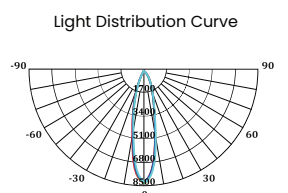

DOWN LIGHT

Indoor Light | Downlight

Downlight Ecoluxon

ELX-SLDR

- 3.000K
- 4.000K
- 5.000K
- 6.000K

■ Specification

Daya (W)	Input Voltage	Frequency Amp	LED Efikasi	Total Lumen	CRI	Temperatur Warna	Proteksi	Berat	Material
6W	AC100-240V	50/60Hz	100Lm/W	600Lm	>80Ra	3000K/4000K/6000K	IP20	110gr	Aluminium Alloy
9W	AC100-240V	50/60Hz	100Lm/W	900Lm	>80Ra	3000K/4000K/6000K	IP20	150gr	Aluminium Alloy
12W	AC100-240V	50/60Hz	100Lm/W	1.200Lm	>80Ra	3000K/4000K/6000K	IP20	190gr	Aluminium Alloy
18W	AC100-240V	50/60Hz	100Lm/W	1.800Lm	>80Ra	3000K/4000K/6000K	IP20	270gr	Aluminium Alloy
24W	AC100-240V	50/60Hz	100Lm/W	2.400Lm	>80Ra	3000K/4000K/6000K	IP20	470gr	Aluminium Alloy

Model : ELX-SLDR-12W

- Easy maintenance
- Modular LED for easy replacement
- Opening and closing possible of LED module part and power supply part
- Customizable beam angle
- Temperature max 50°