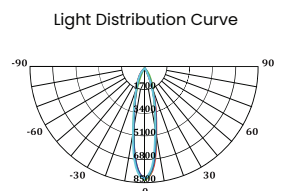

DOWN LIGHT

Indoor Light | Downlight

Downlight Ecoluxon

ELX-SLDR

- 3.000K
- 4.000K
- 5.000K
- 6.000K

■ Specification

Daya (W)	Input Voltage	Frequency Amp	LED Efikasi	Total Lumen	CRI	Temperatur Warna	Proteksi	Berat	Material
6W	AC100-240V	50/60Hz	100Lm/W	600Lm	>80Ra	3000K/4000K/6000K	IP20	110gr	Aluminium Alloy
9W	AC100-240V	50/60Hz	100Lm/W	900Lm	>80Ra	3000K/4000K/6000K	IP20	150gr	Aluminium Alloy
12W	AC100-240V	50/60Hz	100Lm/W	1.200Lm	>80Ra	3000K/4000K/6000K	IP20	190gr	Aluminium Alloy
18W	AC100-240V	50/60Hz	100Lm/W	1.800Lm	>80Ra	3000K/4000K/6000K	IP20	270gr	Aluminium Alloy
24W	AC100-240V	50/60Hz	100Lm/W	2.400Lm	>80Ra	3000K/4000K/6000K	IP20	470gr	Aluminium Alloy

Model : ELX-SLDR-24W

- Easy maintenance
- Modular LED for easy replacement
- Opening and closing possible of LED module part and power supply part
- Customizable beam angle
- Temperature max 50°