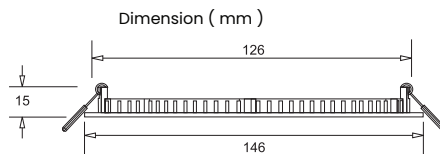

DOWN LIGHT

Indoor Light | Downlight

Downlight Ecoluxon

ELX-SLDR

- 3.000K
- 4.000K
- 5.000K
- 6.000K

■ Specification

Daya (W)	Input Voltage	Frequency Amp	LED Efikasi	Total Lumen	CRI	Temperatur Warna	Proteksi	Berat	Material
6W	AC100-240V	50/60Hz	100Lm/W	600Lm	>80Ra	3000K/4000K/6000K	IP20	110gr	Aluminium Alloy
9W	AC100-240V	50/60Hz	100Lm/W	900Lm	>80Ra	3000K/4000K/6000K	IP20	150gr	Aluminium Alloy
12W	AC100-240V	50/60Hz	100Lm/W	1.200Lm	>80Ra	3000K/4000K/6000K	IP20	190gr	Aluminium Alloy
18W	AC100-240V	50/60Hz	100Lm/W	1.800Lm	>80Ra	3000K/4000K/6000K	IP20	270gr	Aluminium Alloy
24W	AC100-240V	50/60Hz	100Lm/W	2.400Lm	>80Ra	3000K/4000K/6000K	IP20	470gr	Aluminium Alloy

Model : ELX-SLDR-9W

- Easy maintenance
- Modular LED for easy replacement
- Opening and closing possible of LED module part and power supply part
- Customizable beam angle
- Temperature max 50°