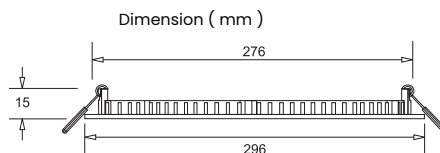

Model : ELX-SLDR-6W

Model : ELX-SLDR-9W

Model : ELX-SLDR-12W

Model : ELX-SLDR-18W

Model : ELX-SLDR-24W

- \* Easy maintenance
- Modular LED for easy replacement
- Opening and closing possible of LED module part and power supply part
- Customizable beam angle
- Temperature max 50°